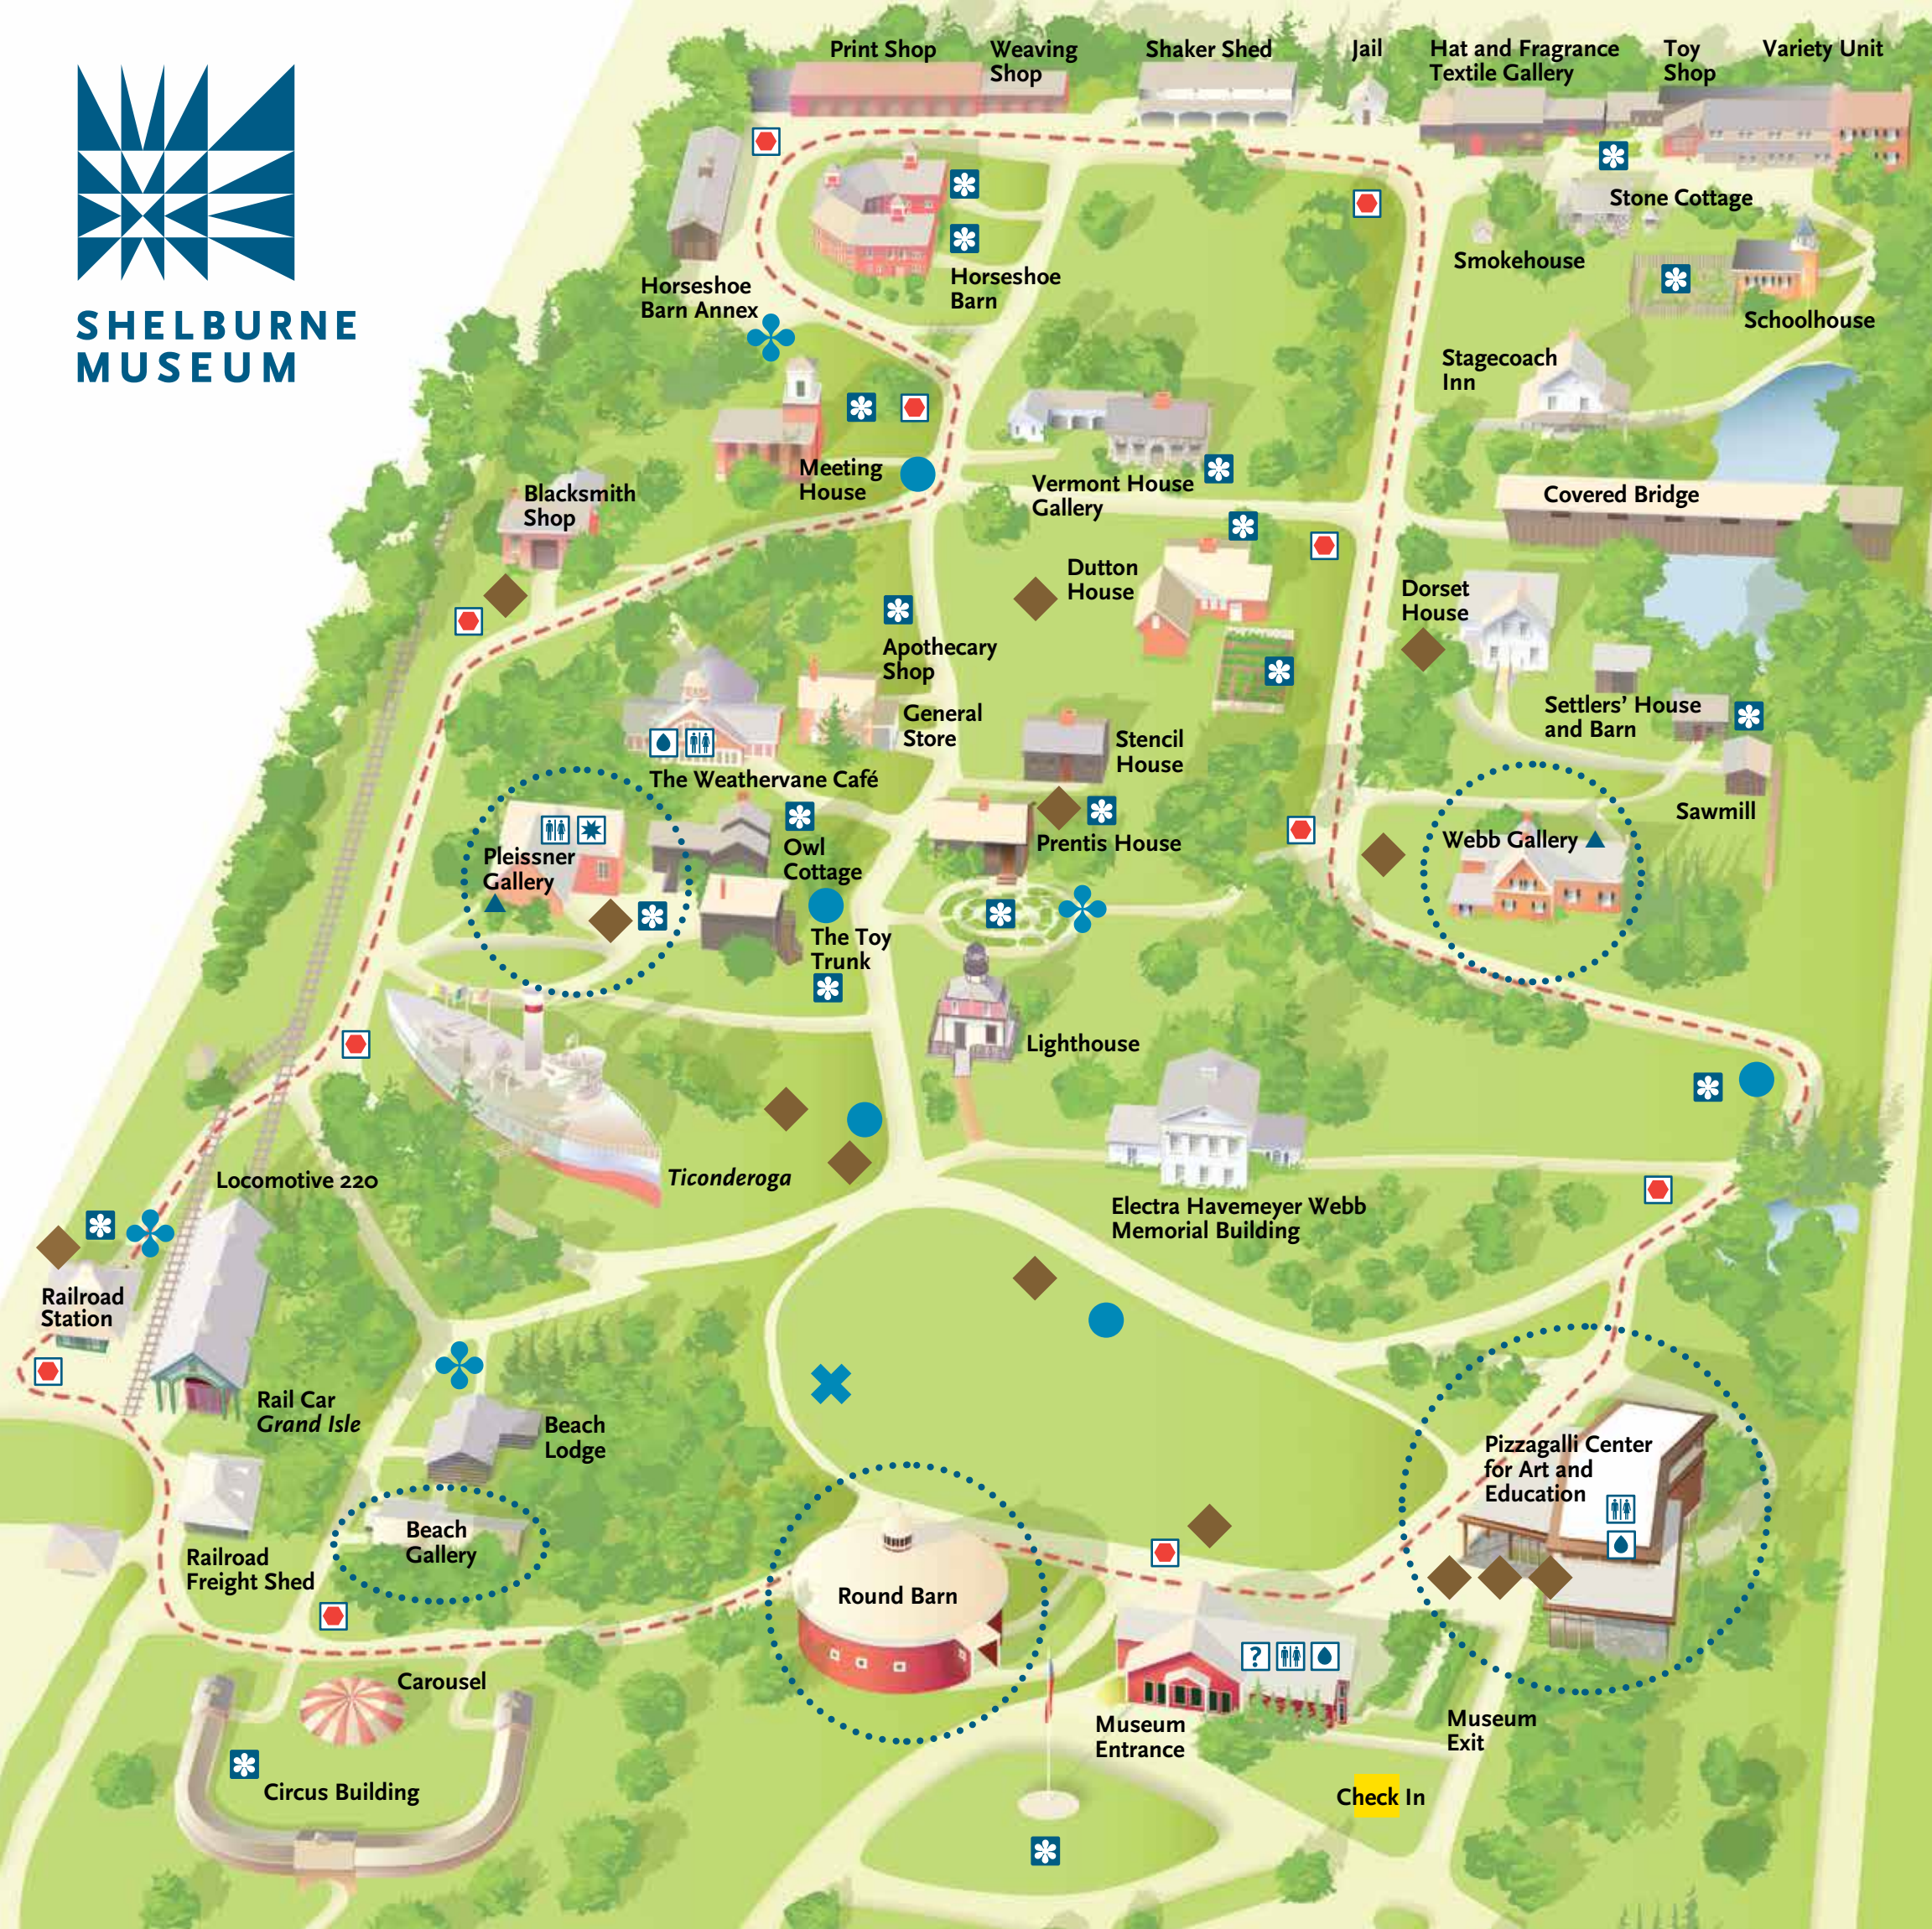

**SHELburne
MUSEUM**

Open Building

Information

Restrooms

Lactation Suite

Water Fountains

Shuttle Route

Shuttle Stops

Garden

Storywalk

Walk with Webby

Mindful Moments

*Peter Kirkiles:
At Scale
locations*

ACTIVITIES FOR ALL AGES

Experience the Museum through poetry, imagination, story, exploration, and fun!

Mindful Moments

Pause for poetry paired with Museum highlights.

Walk with Webby

Join our family programs mascot for story walks, games, and learning opportunities on a journey through the campus!

Strollers and child backpacks are prohibited in buildings identified with a ▲ to ensure the safety of our collections.