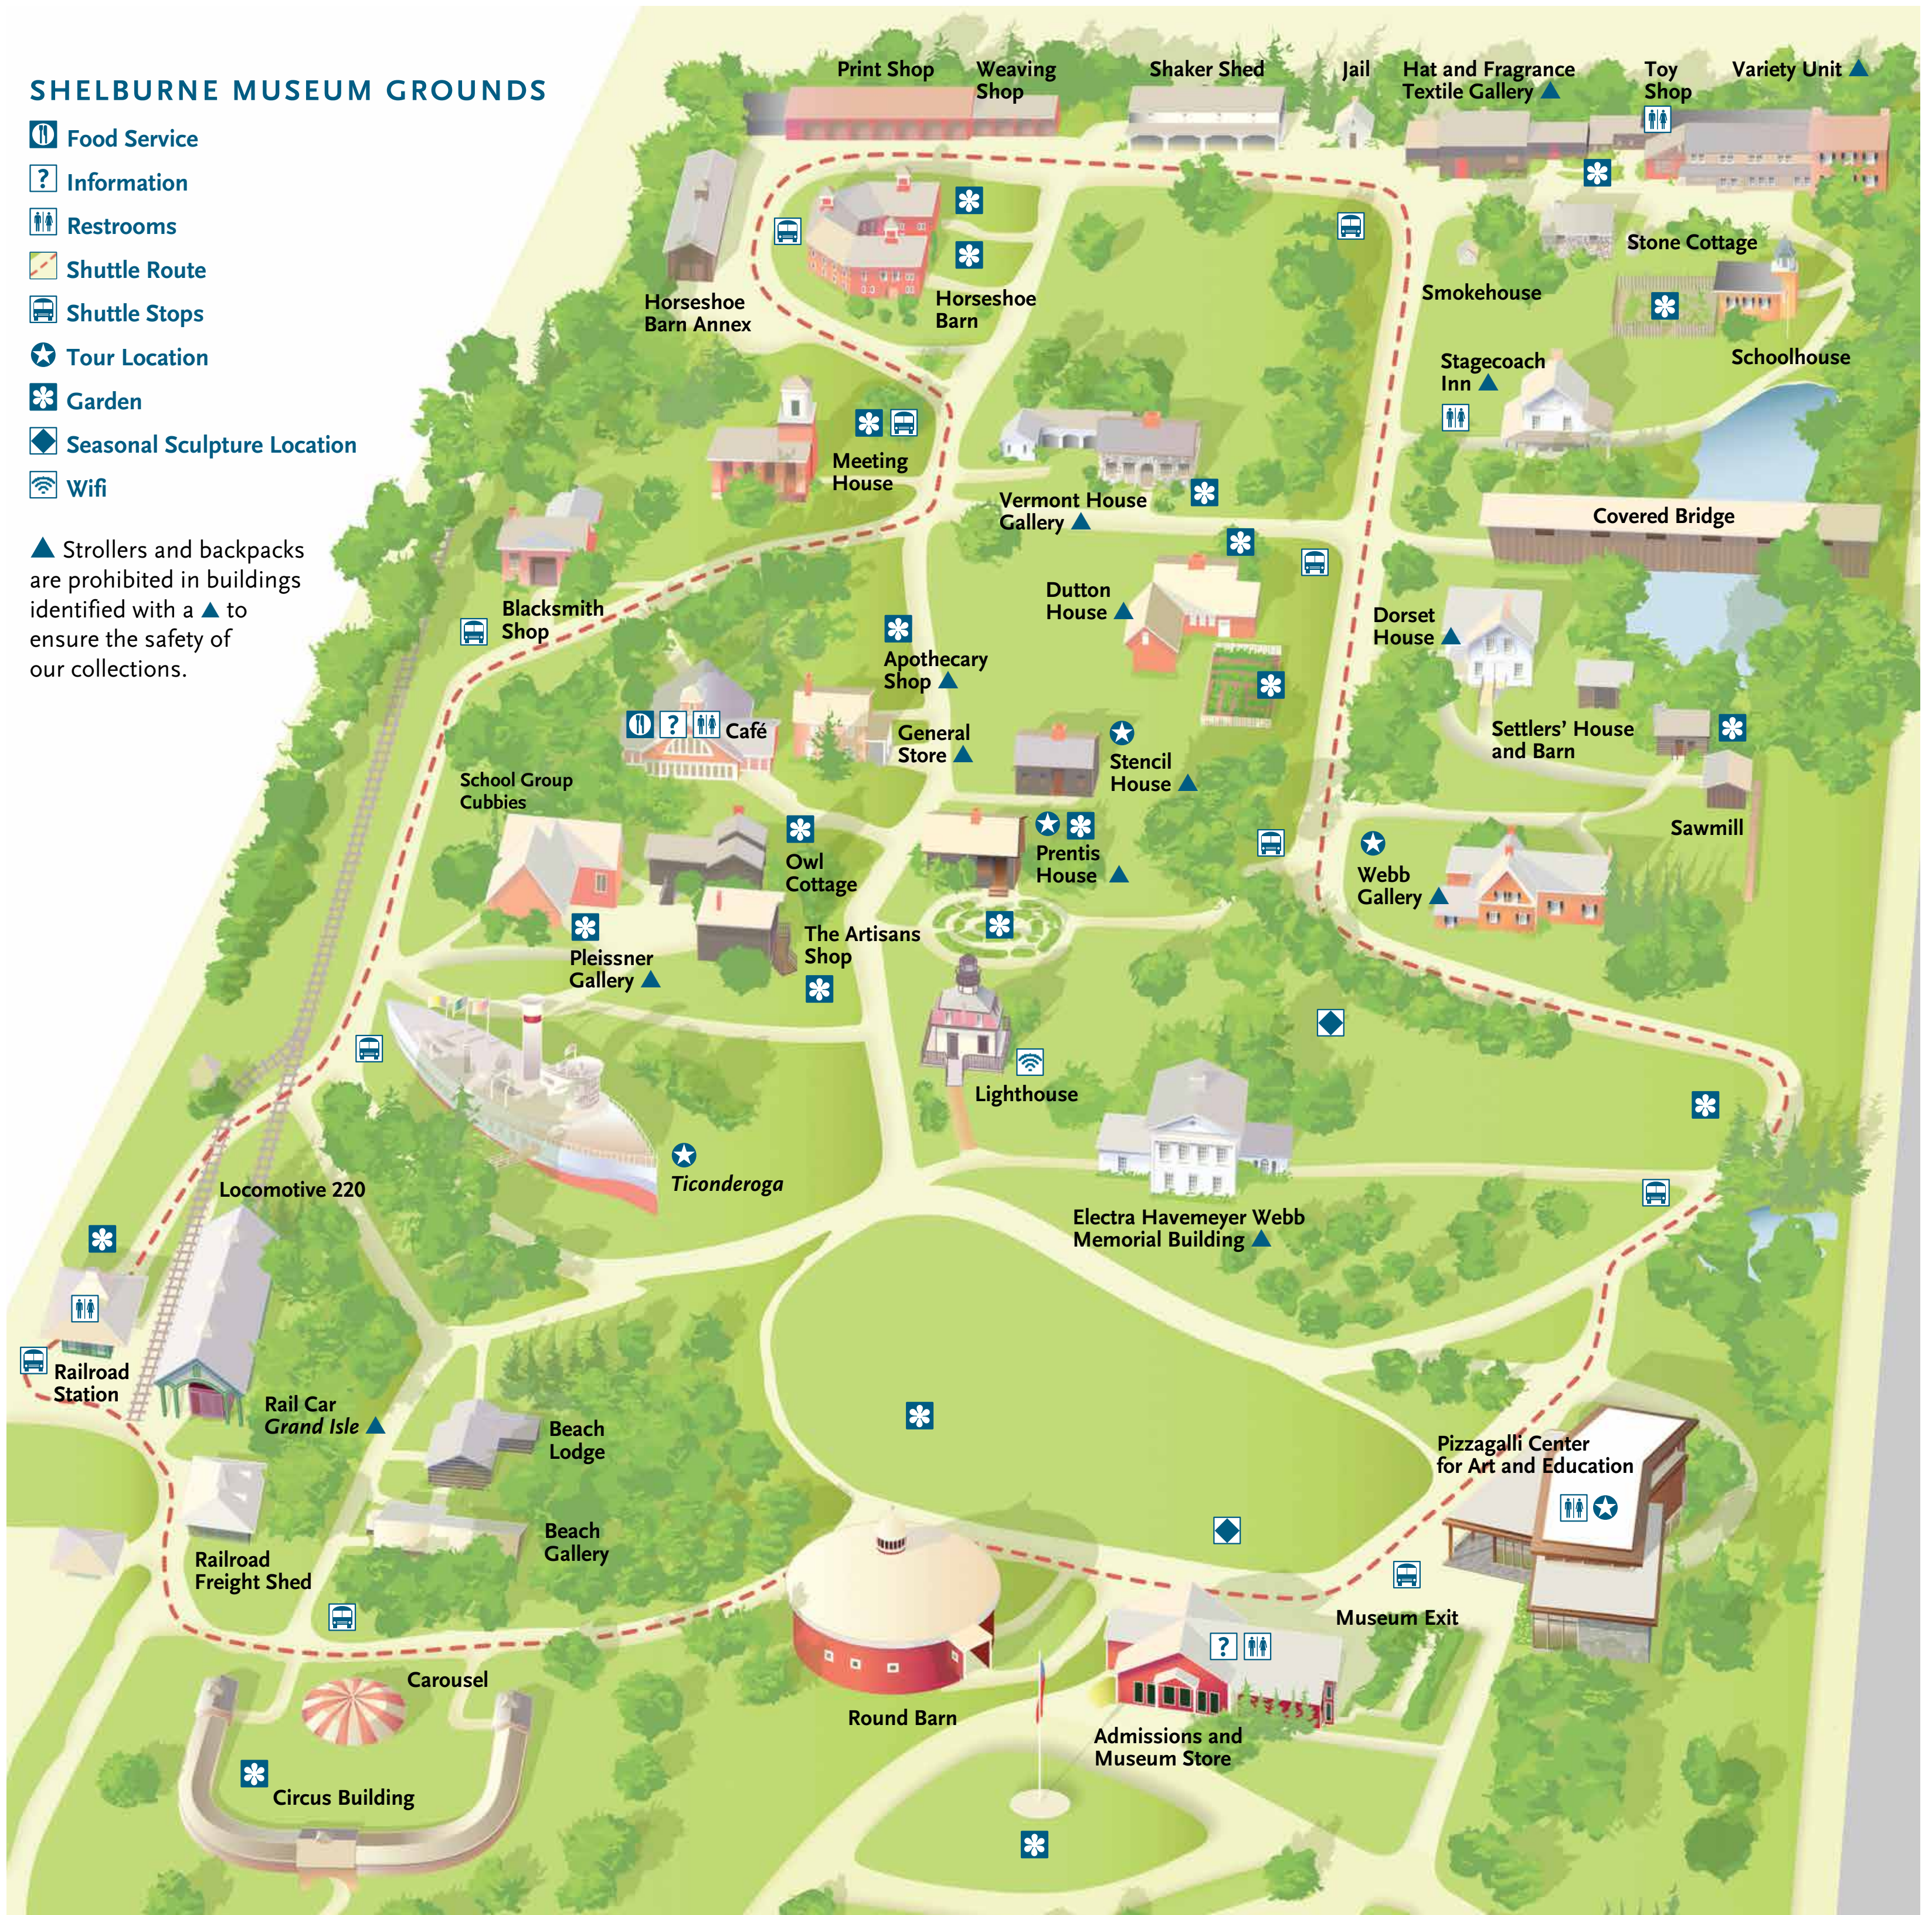

SHELBURNE MUSEUM GROUNDS

-  Food Service
-  Information
-  Restrooms
-  Shuttle Route
-  Shuttle Stops
-  Tour Location
-  Garden
-  Seasonal Sculpture Location
-  Wifi

▲ Strollers and backpacks are prohibited in buildings identified with a ▲ to ensure the safety of our collections.

Print Shop Weaving Shop Shaker Shed Jail Hat and Fragrance Textile Gallery Toy Shop Variety Unit ▲

Horseshoe Barn Annex Horseshoe Barn Stone Cottage Smokehouse Schoolhouse

Meeting House Vermont House Gallery Covered Bridge Stagecoach Inn

Blacksmith Shop Dutton House Dorset House Settlers' House and Barn

School Group Cubbies Café General Store Stencil House Sawmill

Owl Cottage The Artisans Shop Prentis House Webb Gallery

Pleissner Gallery Lighthouse

Locomotive 220 Ticonderoga Electra Havemeyer Webb Memorial Building

Railroad Station Rail Car Grand Isle Beach Lodge Beach Gallery

Railroad Freight Shed Carousel Pizzagalli Center for Art and Education

Circus Building Round Barn Admissions and Museum Store Museum Exit